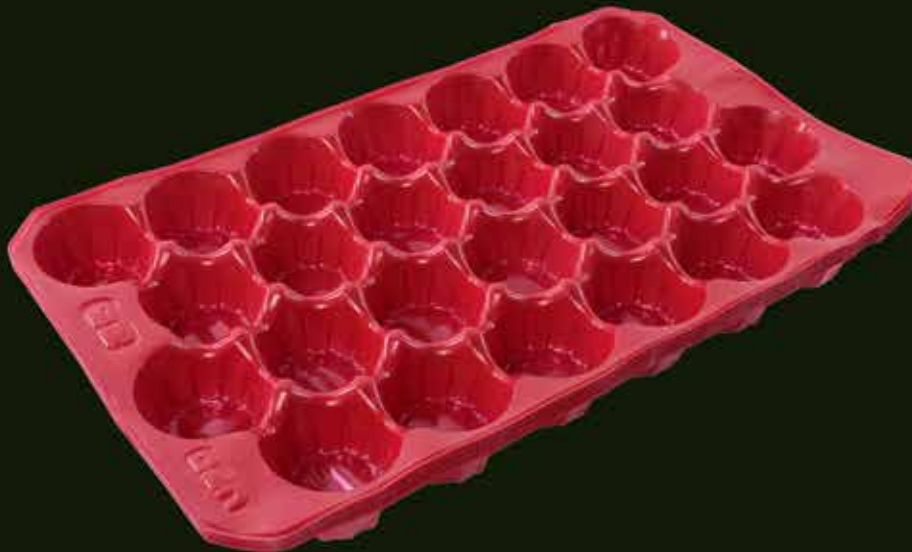

## POLYPROPYLENE TRAYS

*Trays which are able to protect the fruit efficiently during its long journey to the international markets.*

## ■ PROTECTING ALVEOLUS/POCKETS

Thanks to the exclusive design of the UPC Alveolar Trays coming from the unique analysis of polar and equatorial geometry of the fruit, the repose inside the pocket is ensured. Therefore while traveling in this comfortable and safer way the fruit is free of any risk of friction or blow. The composition of the sides and nerves of the tray allow the expansion or contraction of all the alveolus, allowing its easy adjustment to the size and shape of the fruit.

## ■ ALVEOLAR LOCKABLE DISTRIBUTION

This feature allows each alveolus or pocket to be placed in the space formed by the lower fruits. Thus the smashing of fruit in just one point is avoided and a better use of the box height is obtained.

## ■ PERFECT ADJUSTMENT

The weight / volume ratio used for the different sizes of fruit corresponds to the average value obtained in different areas and ripening seasons. In addition, the cut in its corners let the UPC Alveolar Trays perfectly fit inside boxes with or without inner corners.